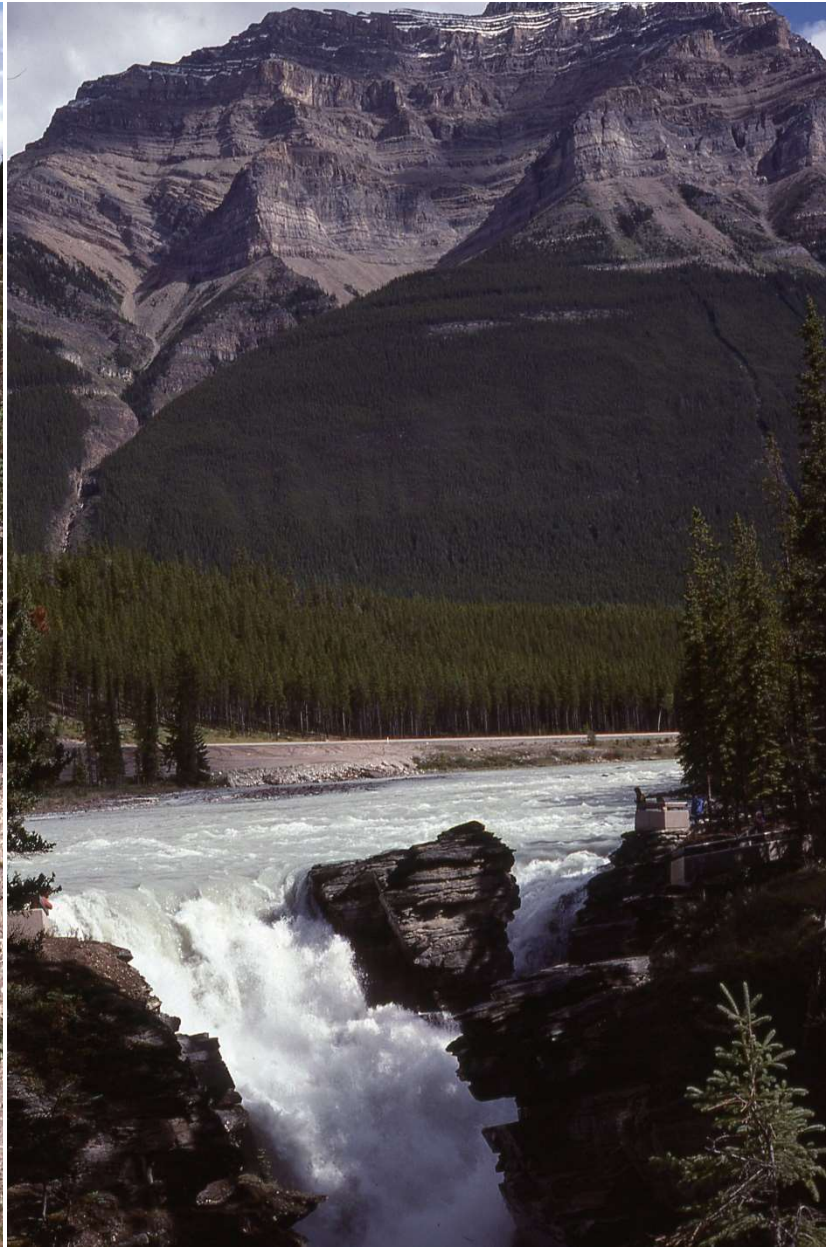

# Jasper

## Waterton Lakes

From the top of Bear's Hump

Woken up early morn by sudden flood cutting off the townsite - 1995

Highway flooded at Fort MacLeod